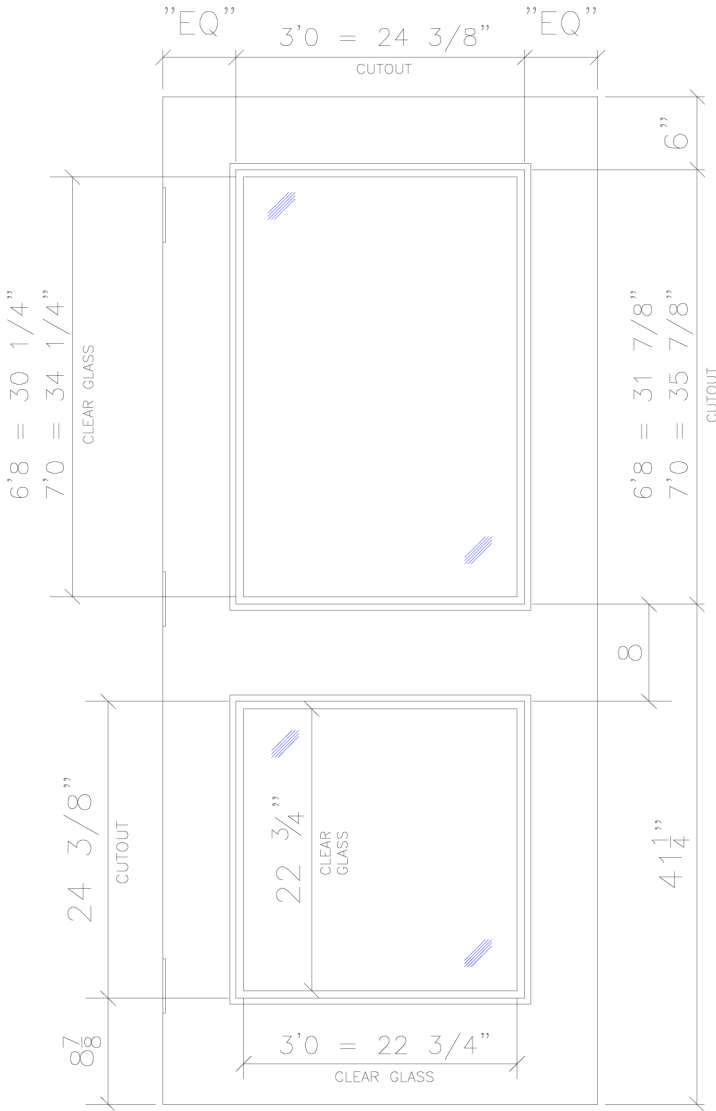

"FG2" LITE PREPARATION SNAP IN LITE KIT

TOP LITE ORDER SIZE FOR 6'8" = 24" X 31 1/2"

TOP LITE ORDER SIZE FOR 7'0" = 24" X 35 1/2"

BOTTOM LITE ORDER SIZE = 24" X 24"

TYPE "FG2"